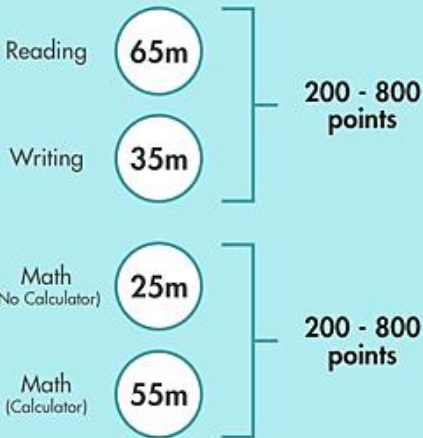

Total Points | 400 - 1600

1 - 36 | **Total Points**